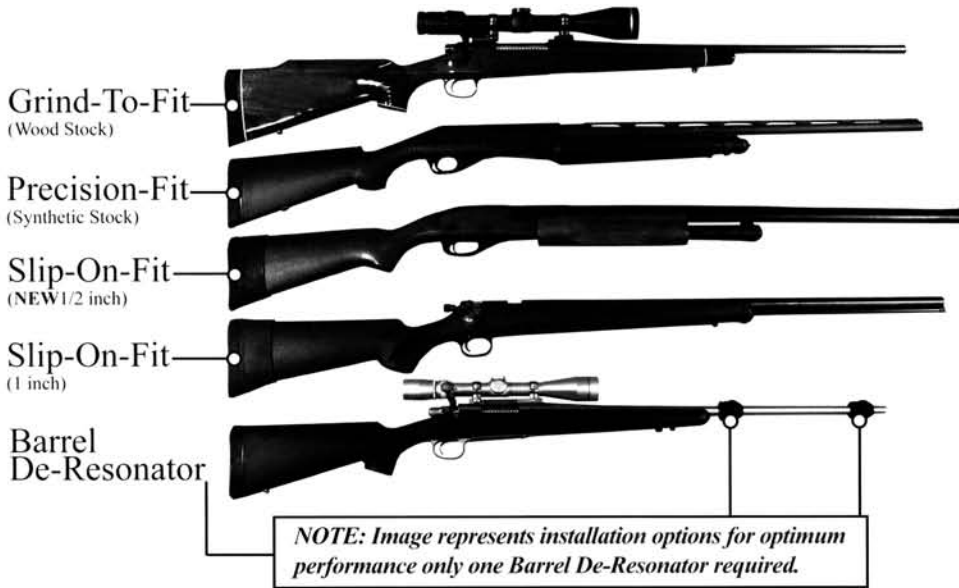

Firearms

	Stock Type	Part #
Winchester		
Supreme Select Sporting O/U	Wood	10001
1400 (most models, check templates)	Wood	10001
670 (most models, check templates)	Wood	10001
Model 70 Featherweight (most models, check templates)	Wood	10001
Model 70 (most models, check templates)	Wood	10003
Model 94 (most models, check templates)	Wood	10003
70 Carbine 30.06	Wood	10102
100 (most models, check templates)	Wood	10102
Super X 1 (most models, check templates)	Wood	10111
Model 70 (possible re-drill on some models, check templates)	Synthetic	10111
Model 88	Wood	10112
Coyote (grind off protrusion on backplate, check templates)	Laminate	10201

	Slip-On Recoil Pads	
	Black	Camo
NEW (Sm/Med 1/2" Thick)	10545	N/A
Small (1" Thick)	10546	N/A
Medium (1" Thick)	10547	10557
Large (1" Thick)	10548	N/A

Grind-to-Fit Recoil Pads	
Small	10541
Medium	10542
Large	10543

Barrel De-Resonator	
NEW Bull Barrel De-Resonator	12052
Barrel De-Resonator	12051